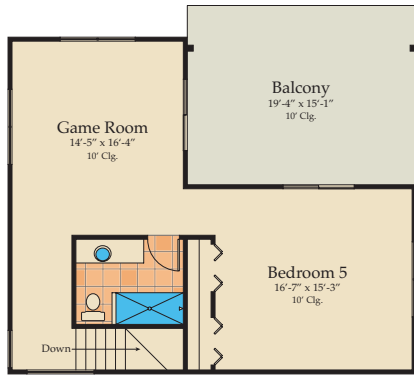

YORKSHIRE
CONTRACTING

BELLA AZURE GRAND

5 Bedrooms, 4 Baths, Den, Game Room, 3 Car Garage • 4391 Sq. ft.

BELLA AZURE GRAND

4,391 Square Feet of Living

First floor living area	3,659
Second floor living area	732
Total living	4,391
Three-car garage	884
Lanai	282
Entry	168

Total 6,007

Second Floor

©Yorkshire Contracting

Overall Home:
76'-4" wide x 100'-4" deep

CBC1263086

www.YorkshireContracting.com

Floor plans are artist's concepts and subject to change without notice.
Dimensions may vary due to construction tolerances.